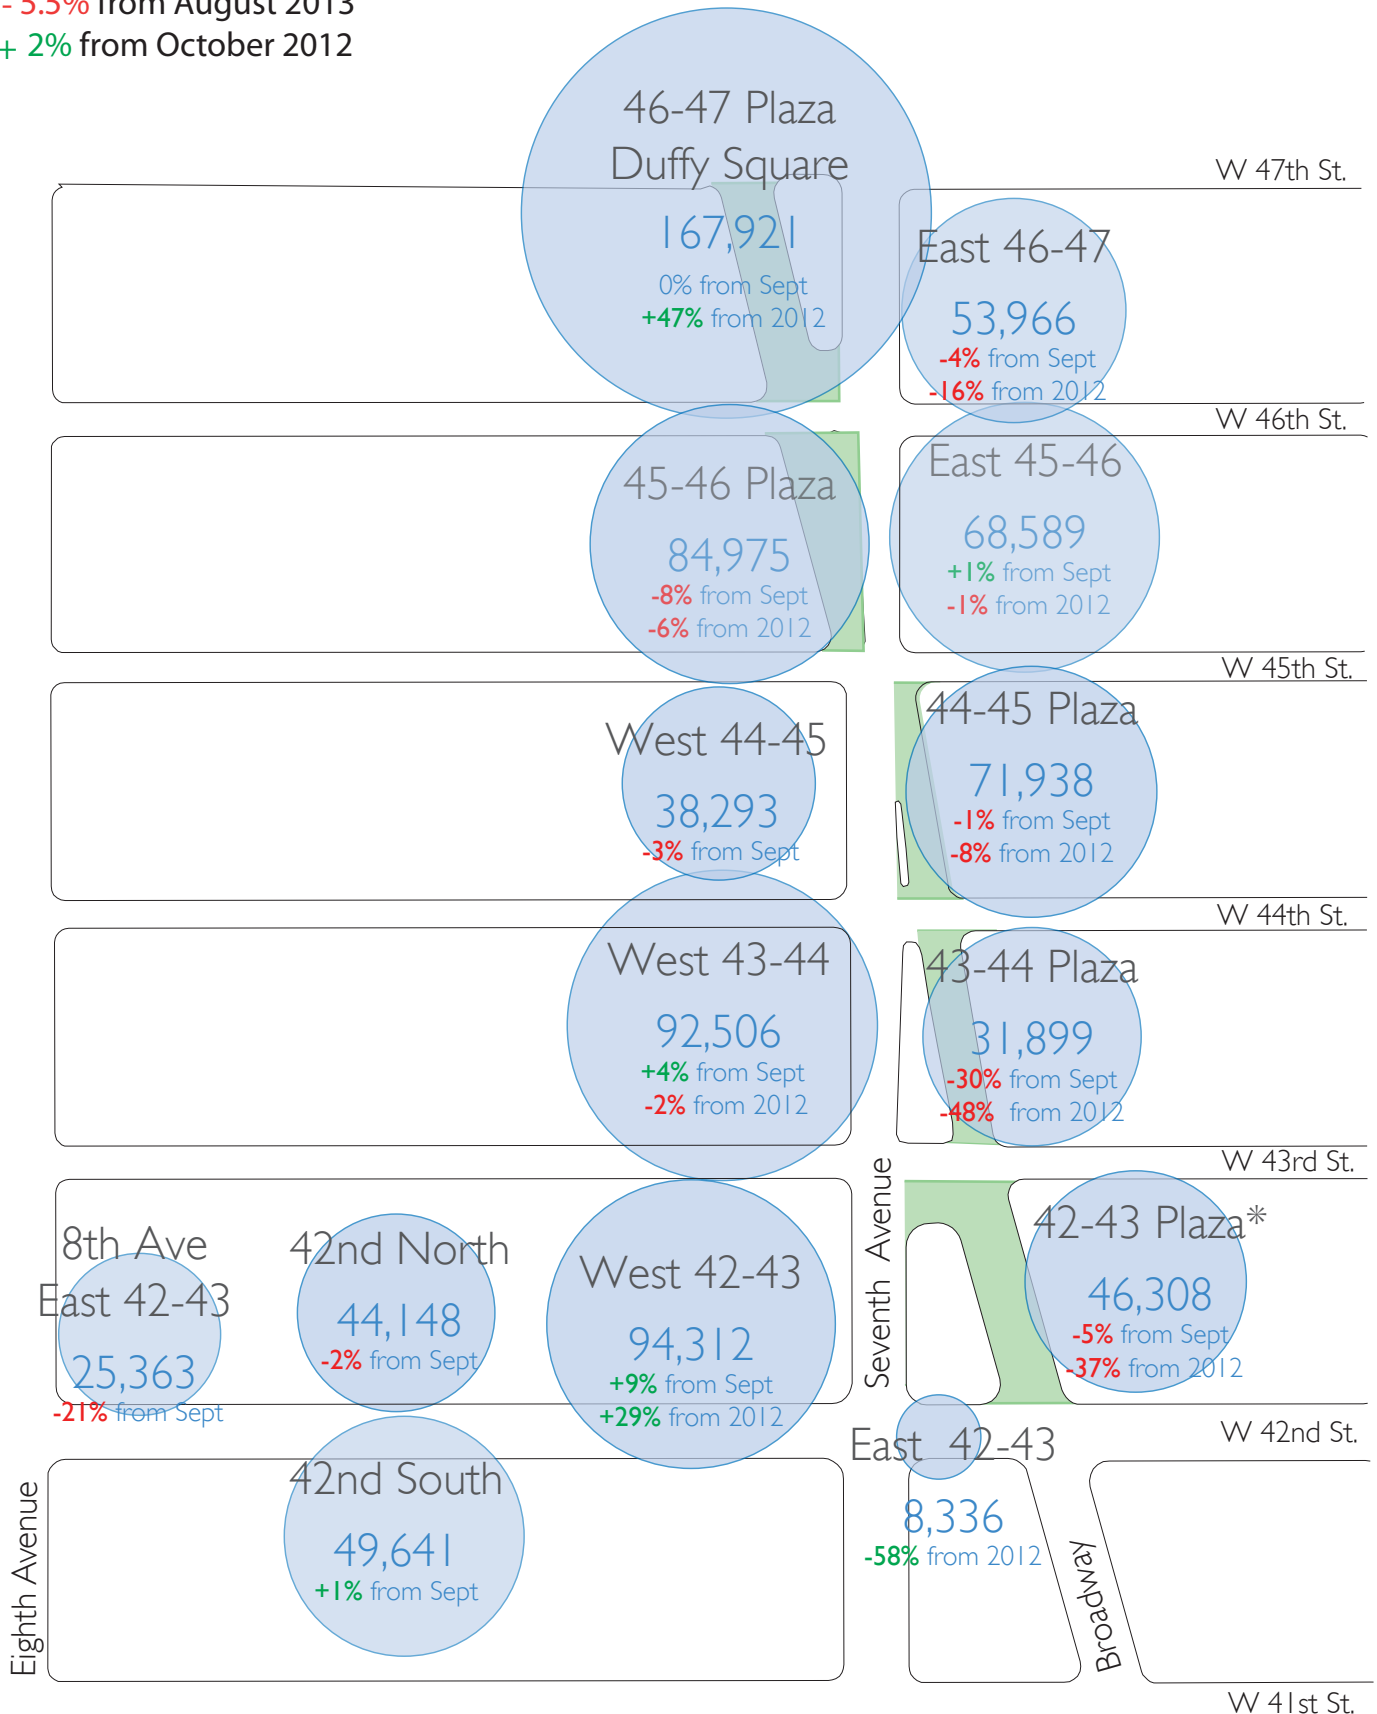

PEDESTRIAN COUNTS

October 2013

AVERAGE 24-HOUR COUNTS

352,574 daily visitors

- 5.5% from August 2013

+ 2% from October 2012

*Due to ongoing Bowtie construction, the counts at these locations may be lower than average