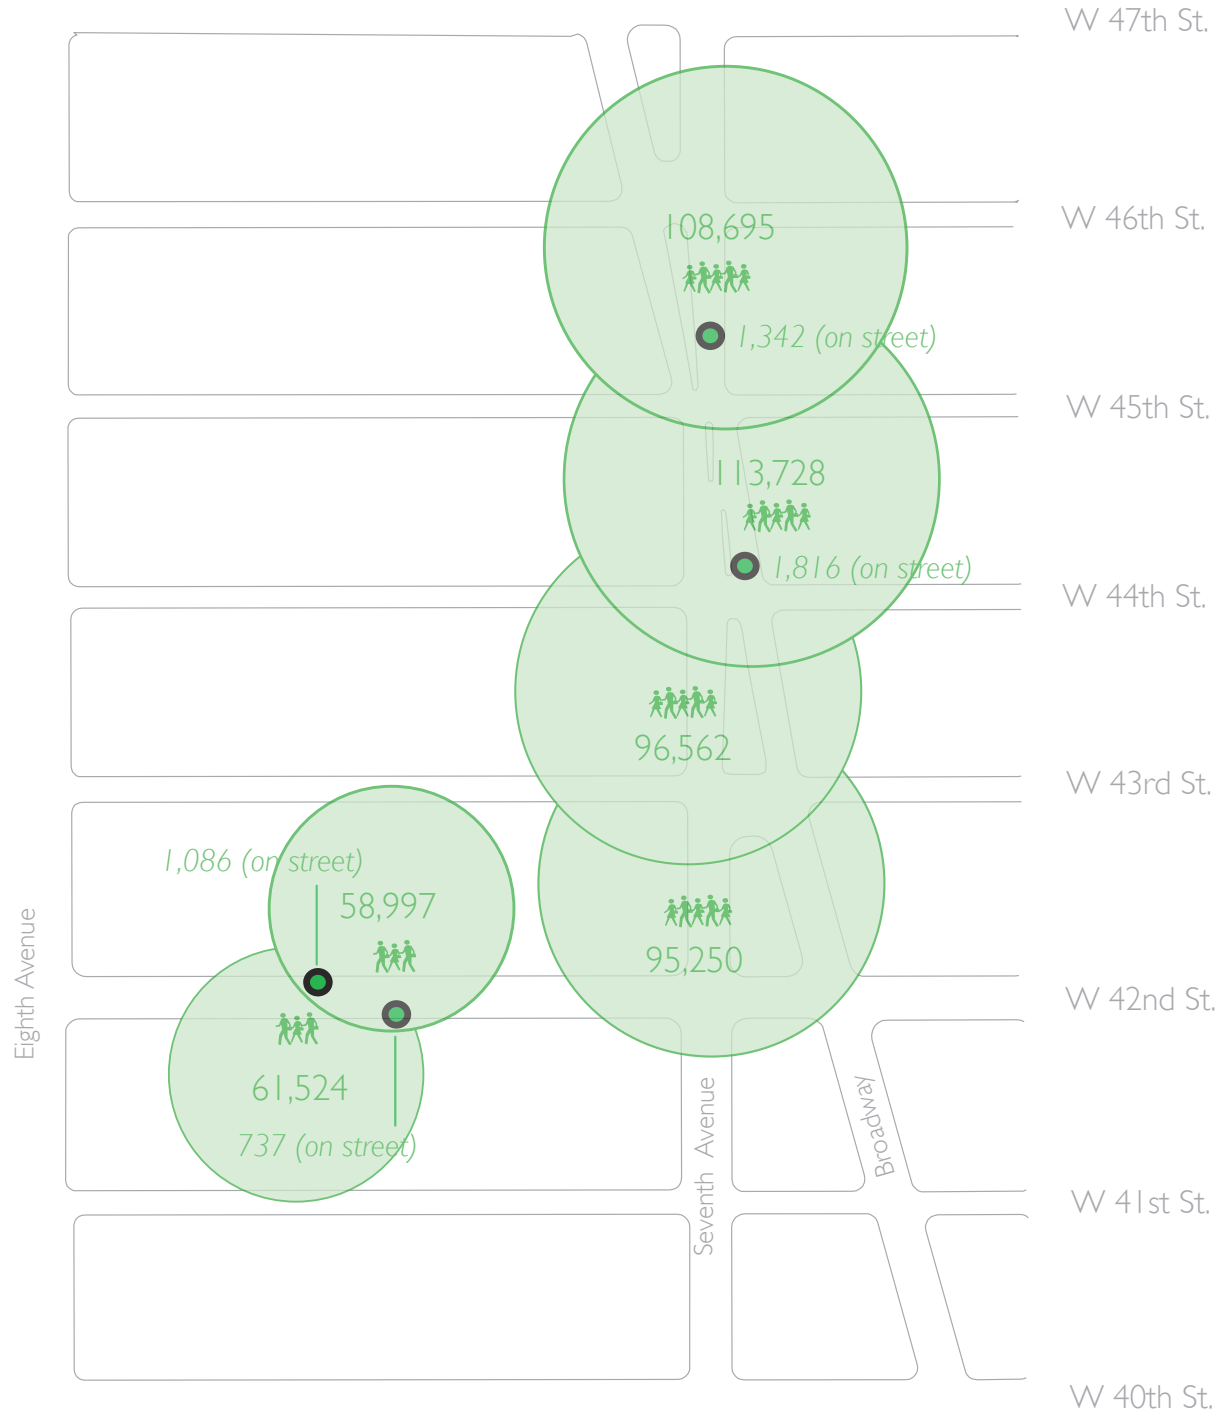

PEDESTRIANS

2008 WINTER PEDESTRIAN COUNTS

SATURDAY, DECEMBER 20, 2008: 8:30 AM - MIDNIGHT

Source: Philip Habib & Associates

-  Pedestrian Count on Sidewalk
-  Pedestrian Count on Street