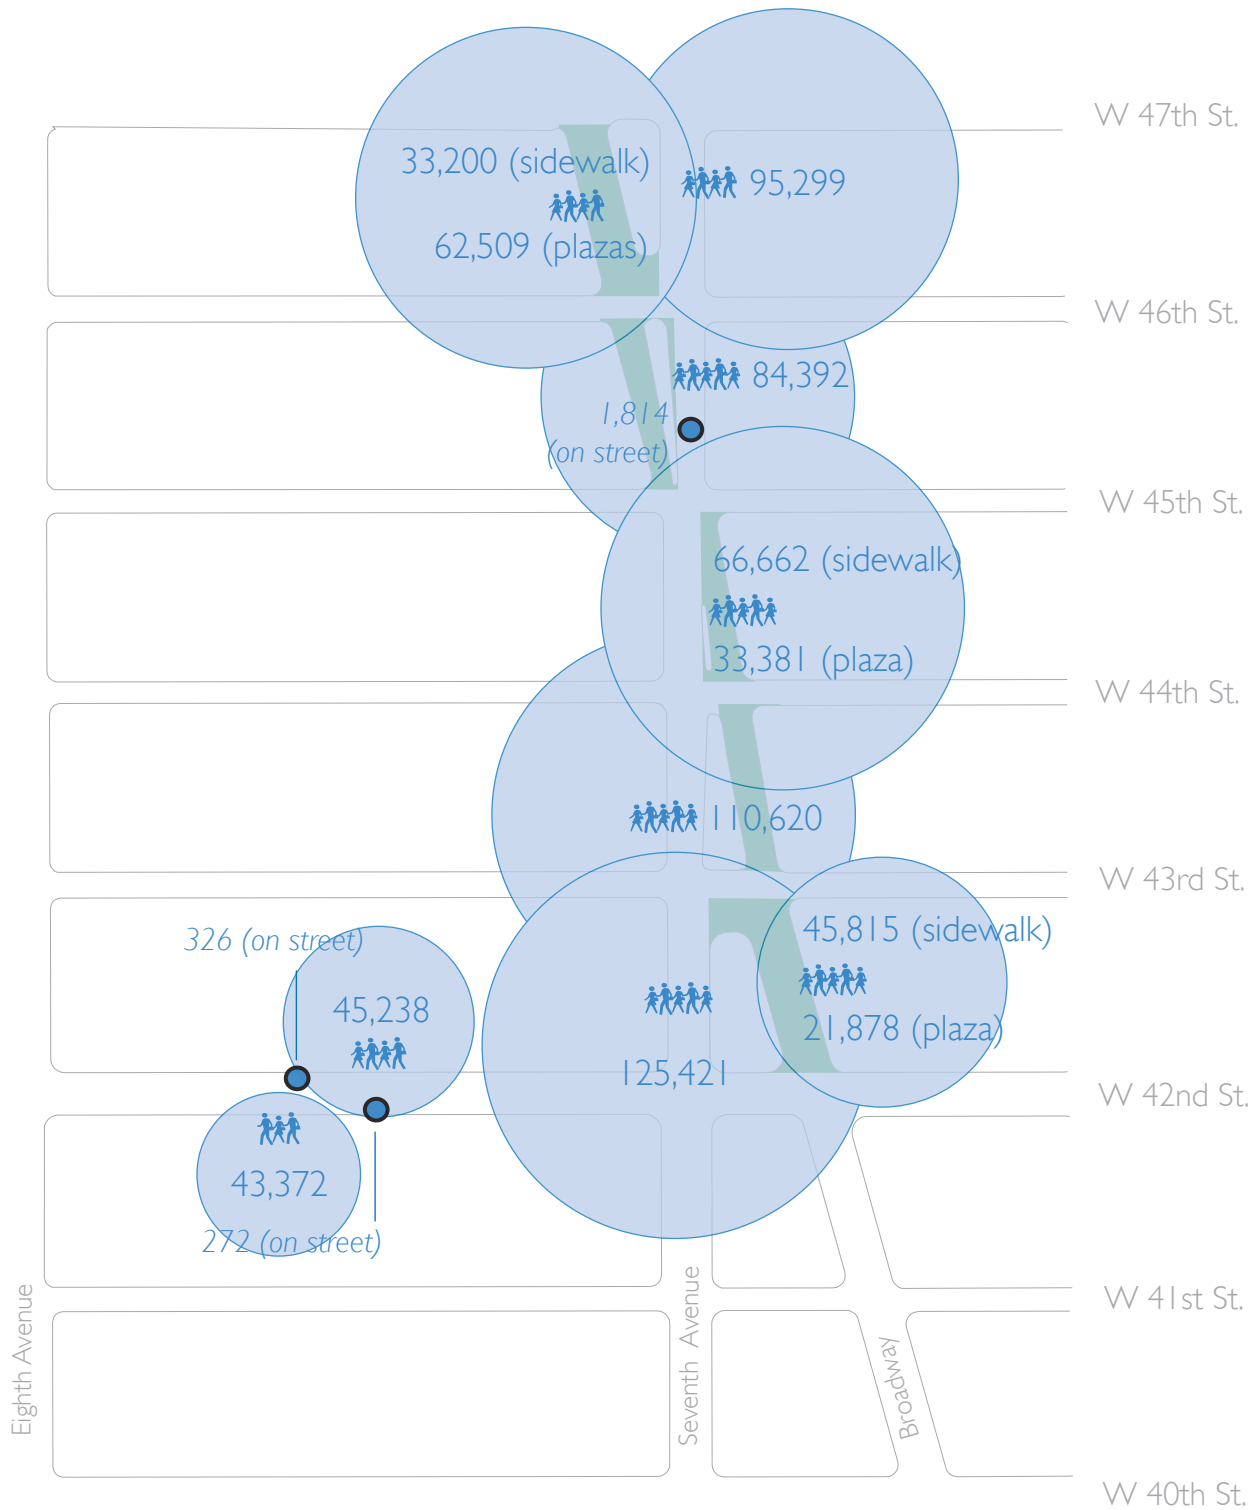

# PEDESTRIANS

## 2009 WINTER PEDESTRIAN COUNTS

WEDNESDAY, DECEMBER 23, 2009: 8:30 AM - 1:00 AM

Source: Philip Habib & Associates

-  Pedestrian Count on Sidewalk
-  Pedestrian Count on Street