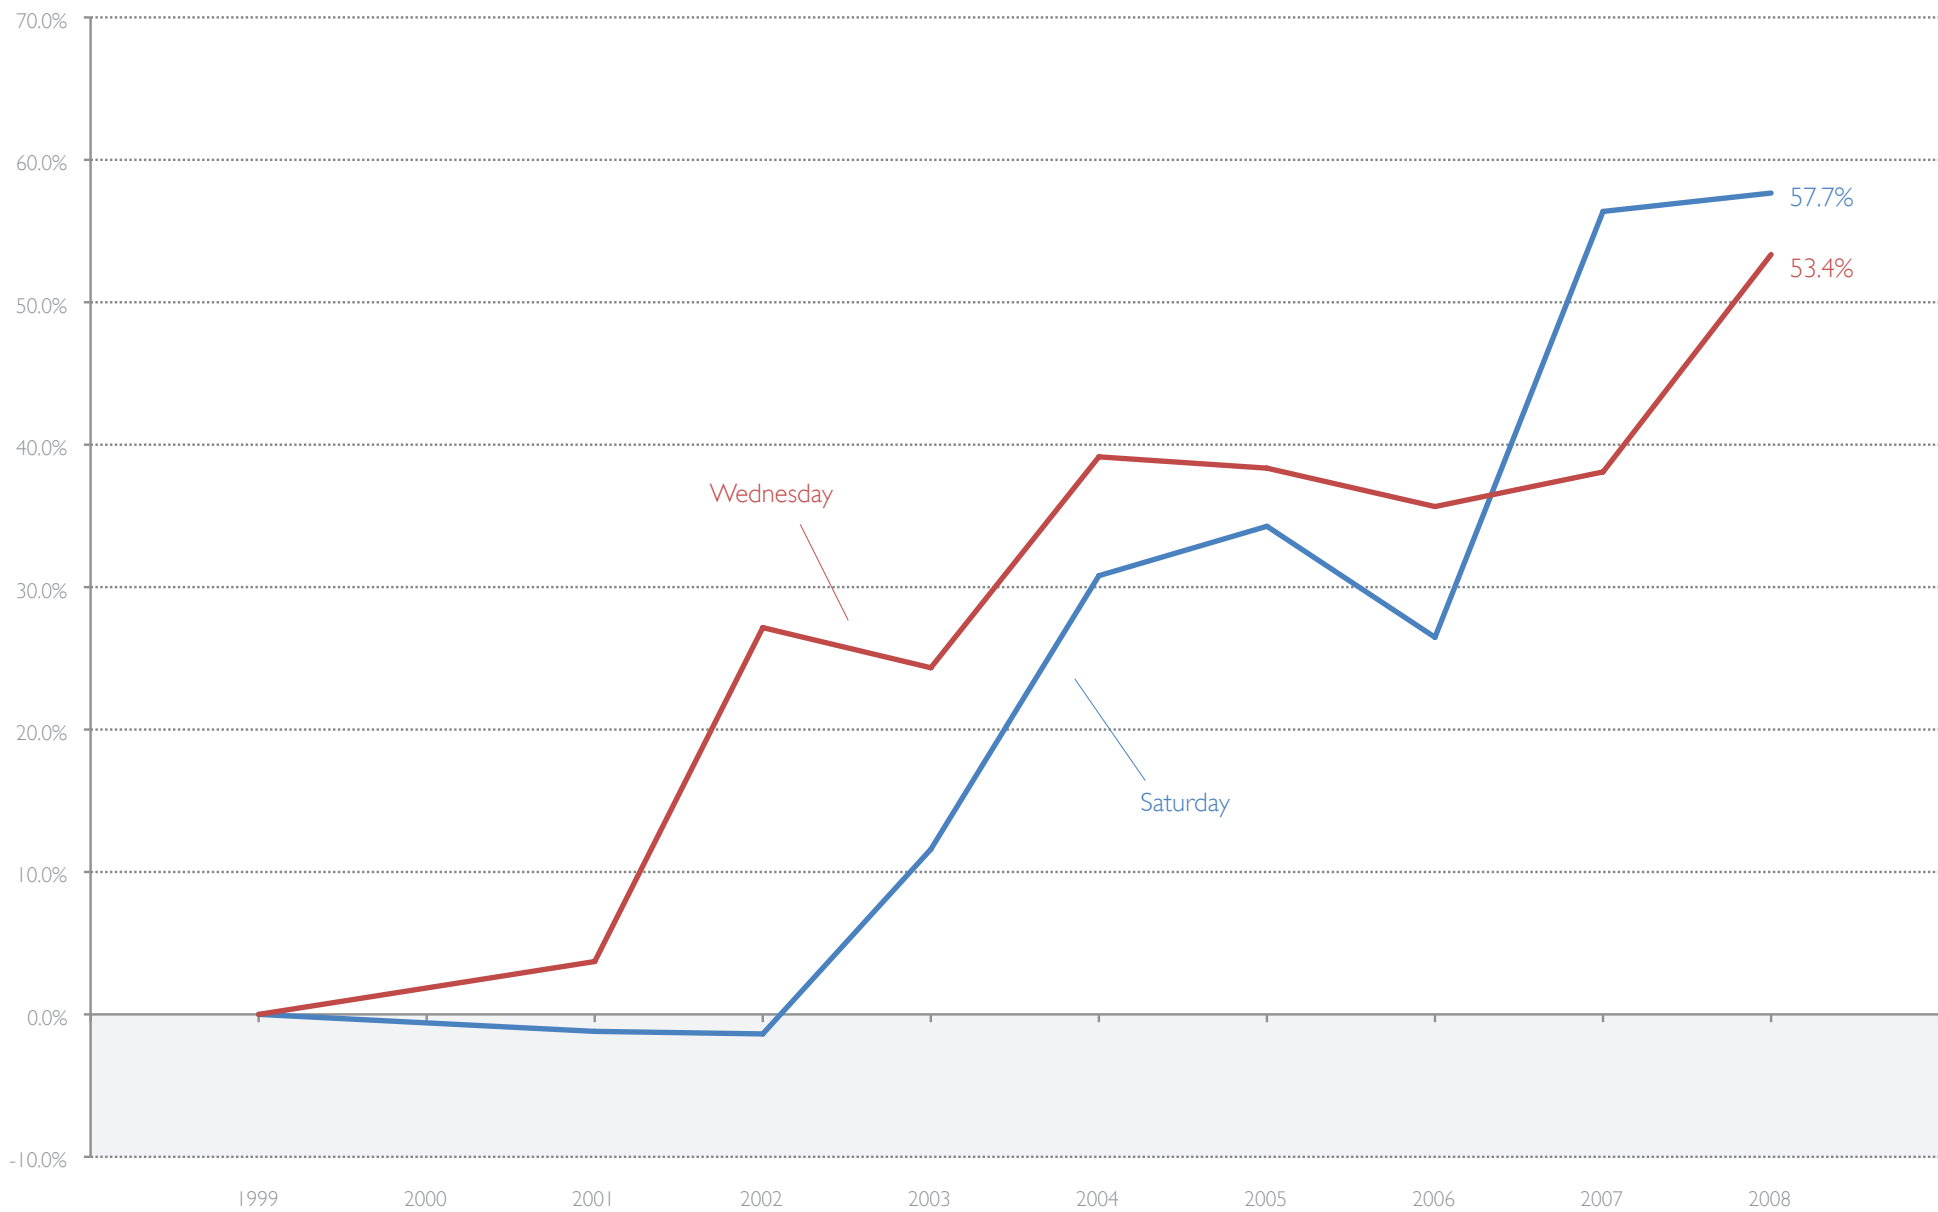

PEDESTRIAN GROWTH IN TIMES SQUARE SUMMER 1999-2008

Source: Philip Habib & Associates, Inc.

Figures indicate percentage growth in relation to counts conducted in 1999.

Data includes total of counts conducted at 14 sidewalk locations between 42nd and 53rd Streets.