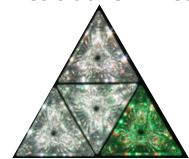

NEW YEAR'S EVE BALL FACT SHEET

New Year's Eve Ball Design