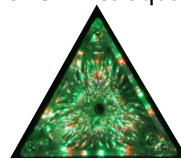

New Year's Eve Ball History

- The first New Year's Eve Ball lowering celebration atop One Times Square was in 1907. This proud tradition is now a universal symbol of the New Year. The New Year's Eve Ball is the property of the building owners of One Times Square. The first Times Square New Year's Eve celebration was held in 1904.
- Seven versions of the Ball have been designed to signal the New Year. The first Ball was made of iron and wood, weighed 700 pounds, and was covered with 100 light bulbs. In 1920, a 400-pound iron Ball replaced the iron and wood Ball. In 1955, a 150-pound aluminum Ball with 180 light bulbs replaced the iron Ball. In 1995, the aluminum Ball was upgraded with aluminum skin, rhinestones, and computer controls. In 1999, the crystal New Year's Eve Ball was created to welcome the new millennium. In 2007, modern LED technology replaced the light bulbs of the past for the 100th Anniversary of the New Year's Eve Ball. In 2008, the permanent Big Ball was unveiled atop One Times Square where it sparkles above Times Square throughout the year.

Waterford Crystal