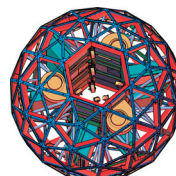

The Ball without LED modules