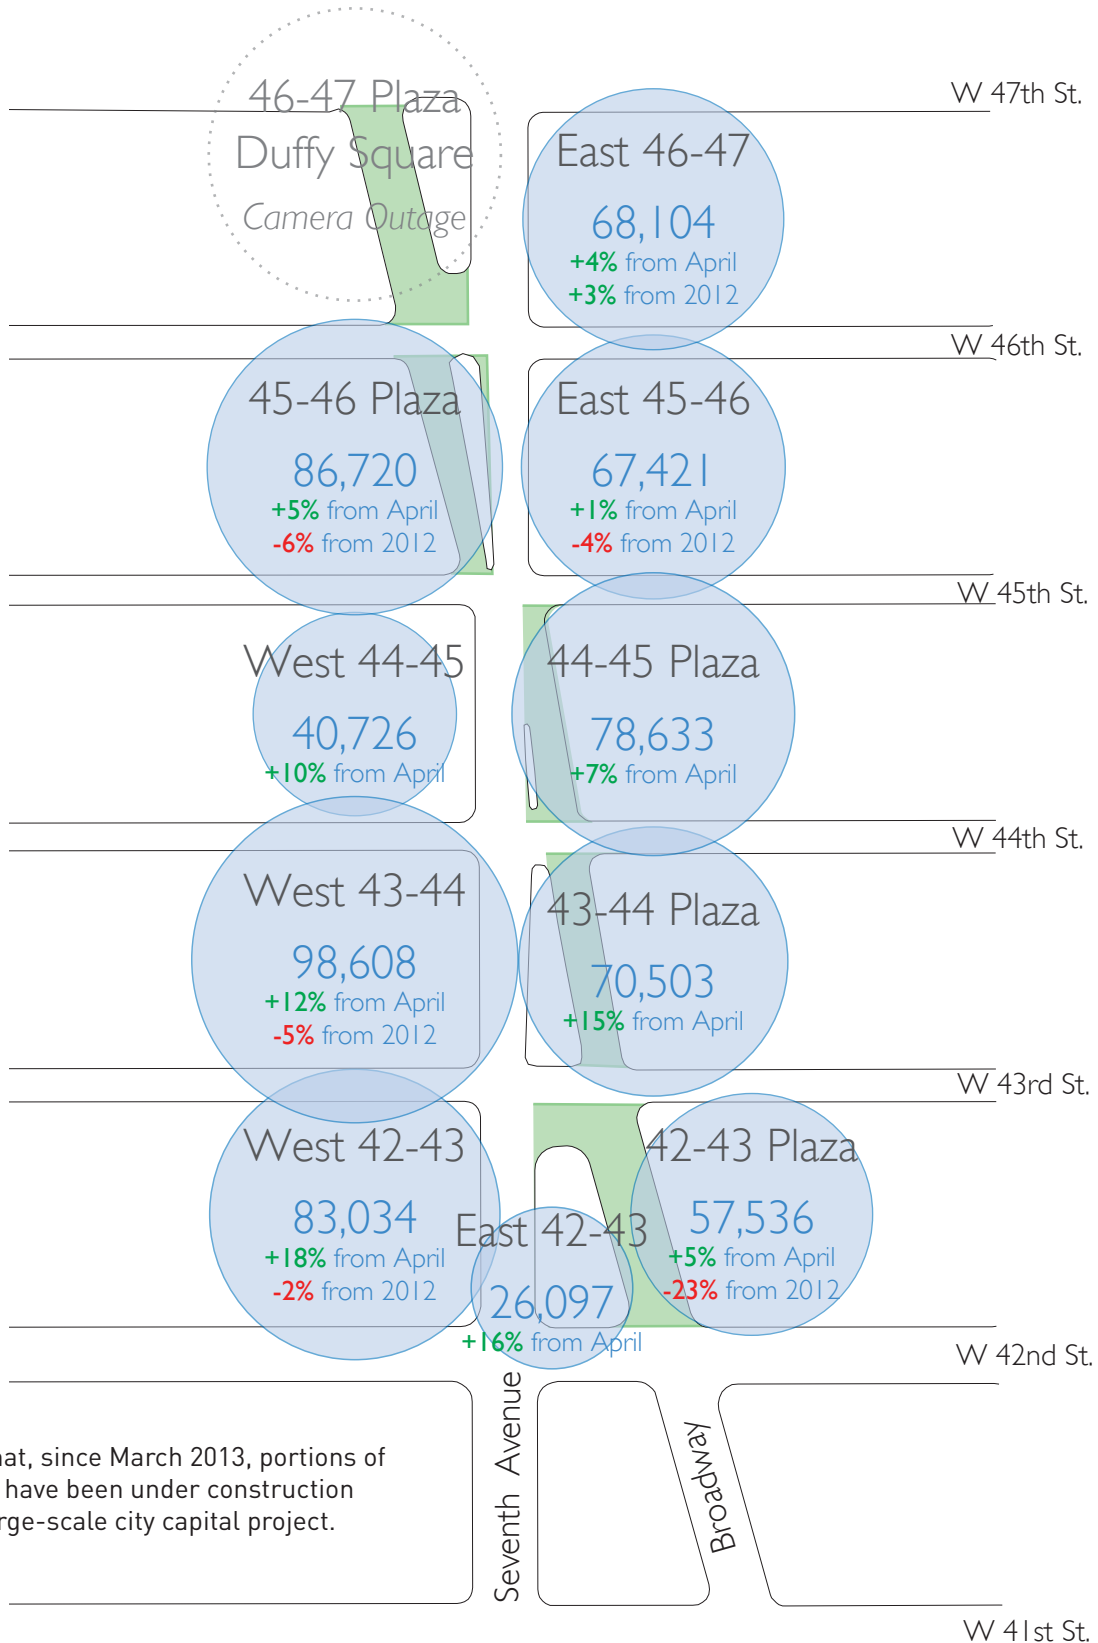

PEDESTRIAN COUNTS - May 2013

AVERAGE 24-HOUR COUNTS

362,000 daily visitors

+ 8.2% from April 2013

- 3.6% from May 2012

Please note that, since March 2013, portions of Times Square have been under construction as part of a large-scale city capital project.