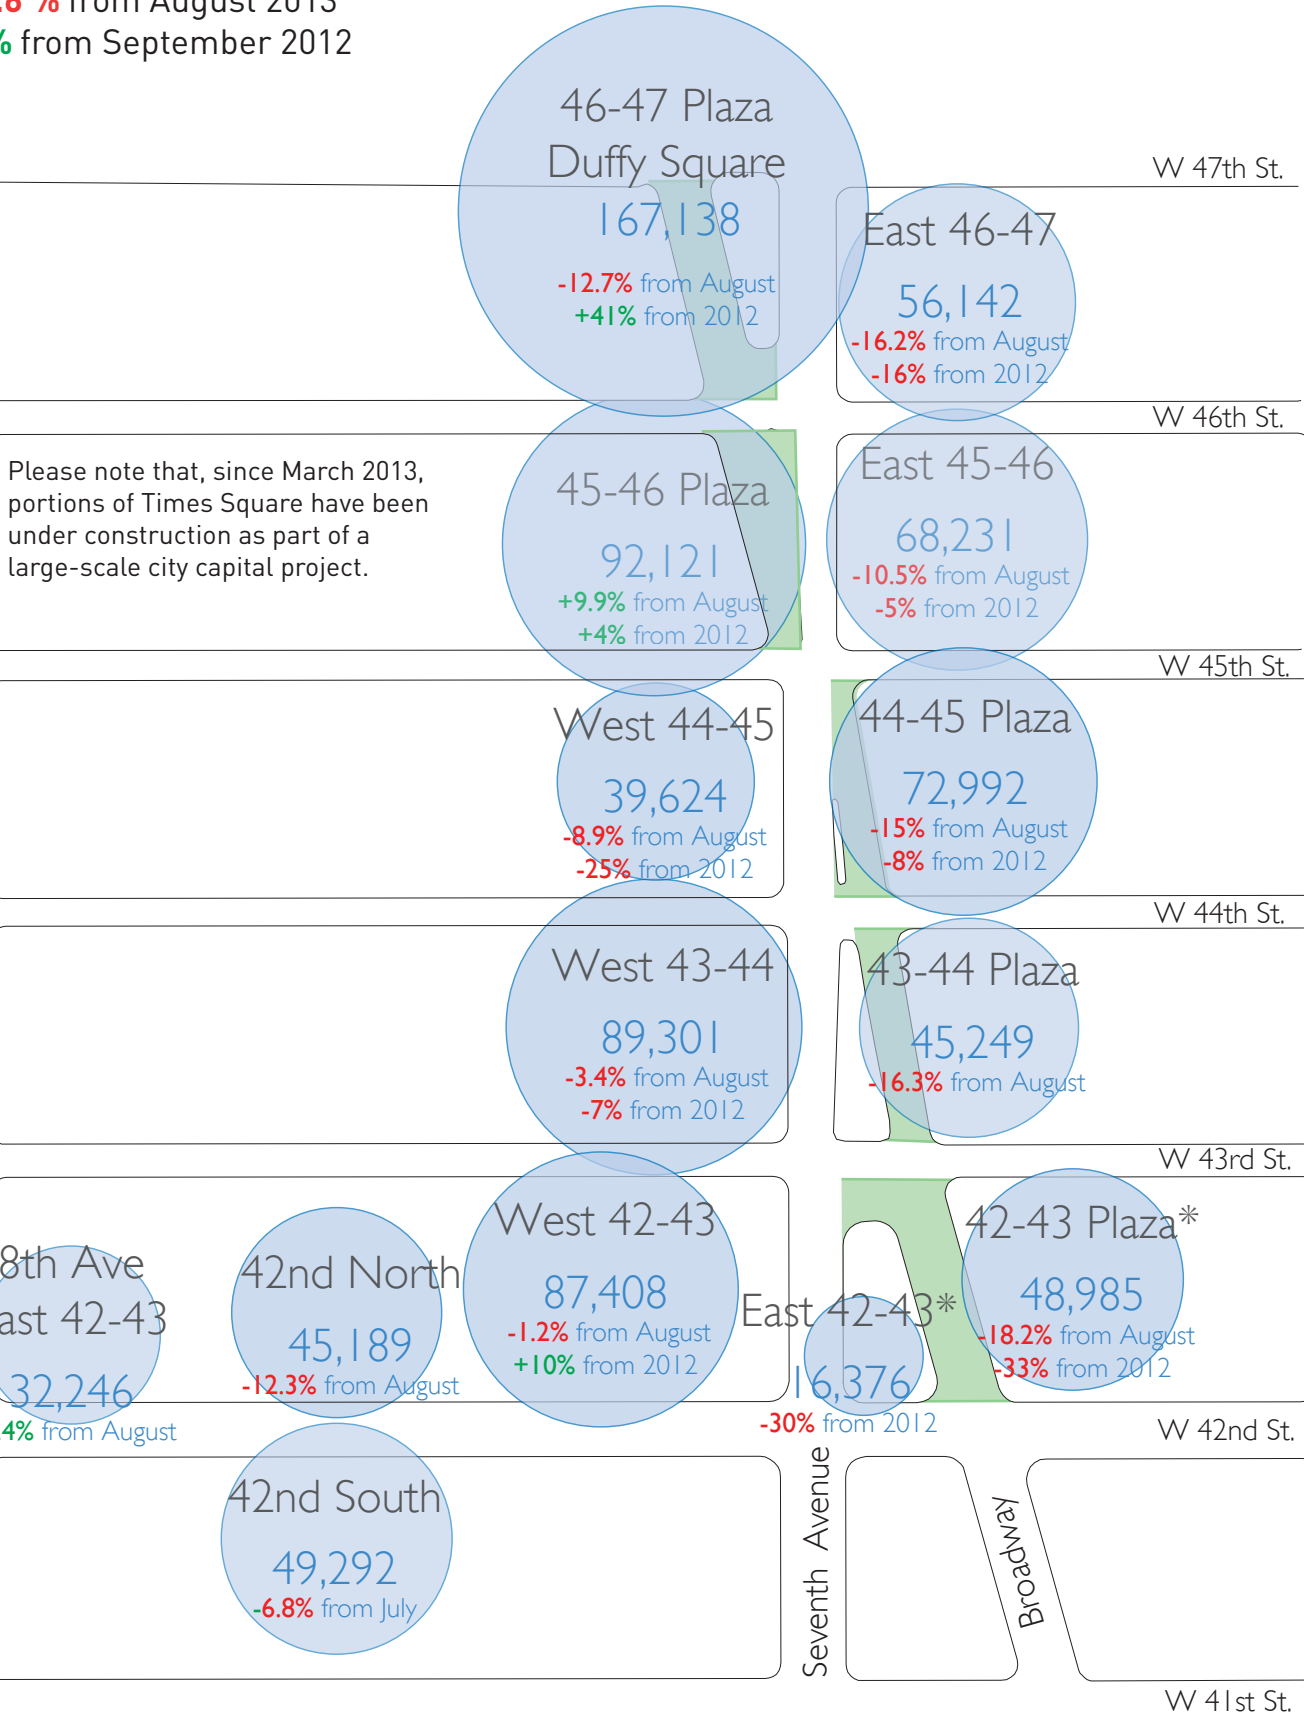

# PEDESTRIAN COUNTS

## AVERAGE 24-HOUR COUNTS

**373,169** daily visitors

- 11.6 % from August 2013

+ 5% from September 2012

\*Due to ongoing Bowtie construction, the counts at these locations may be lower than average