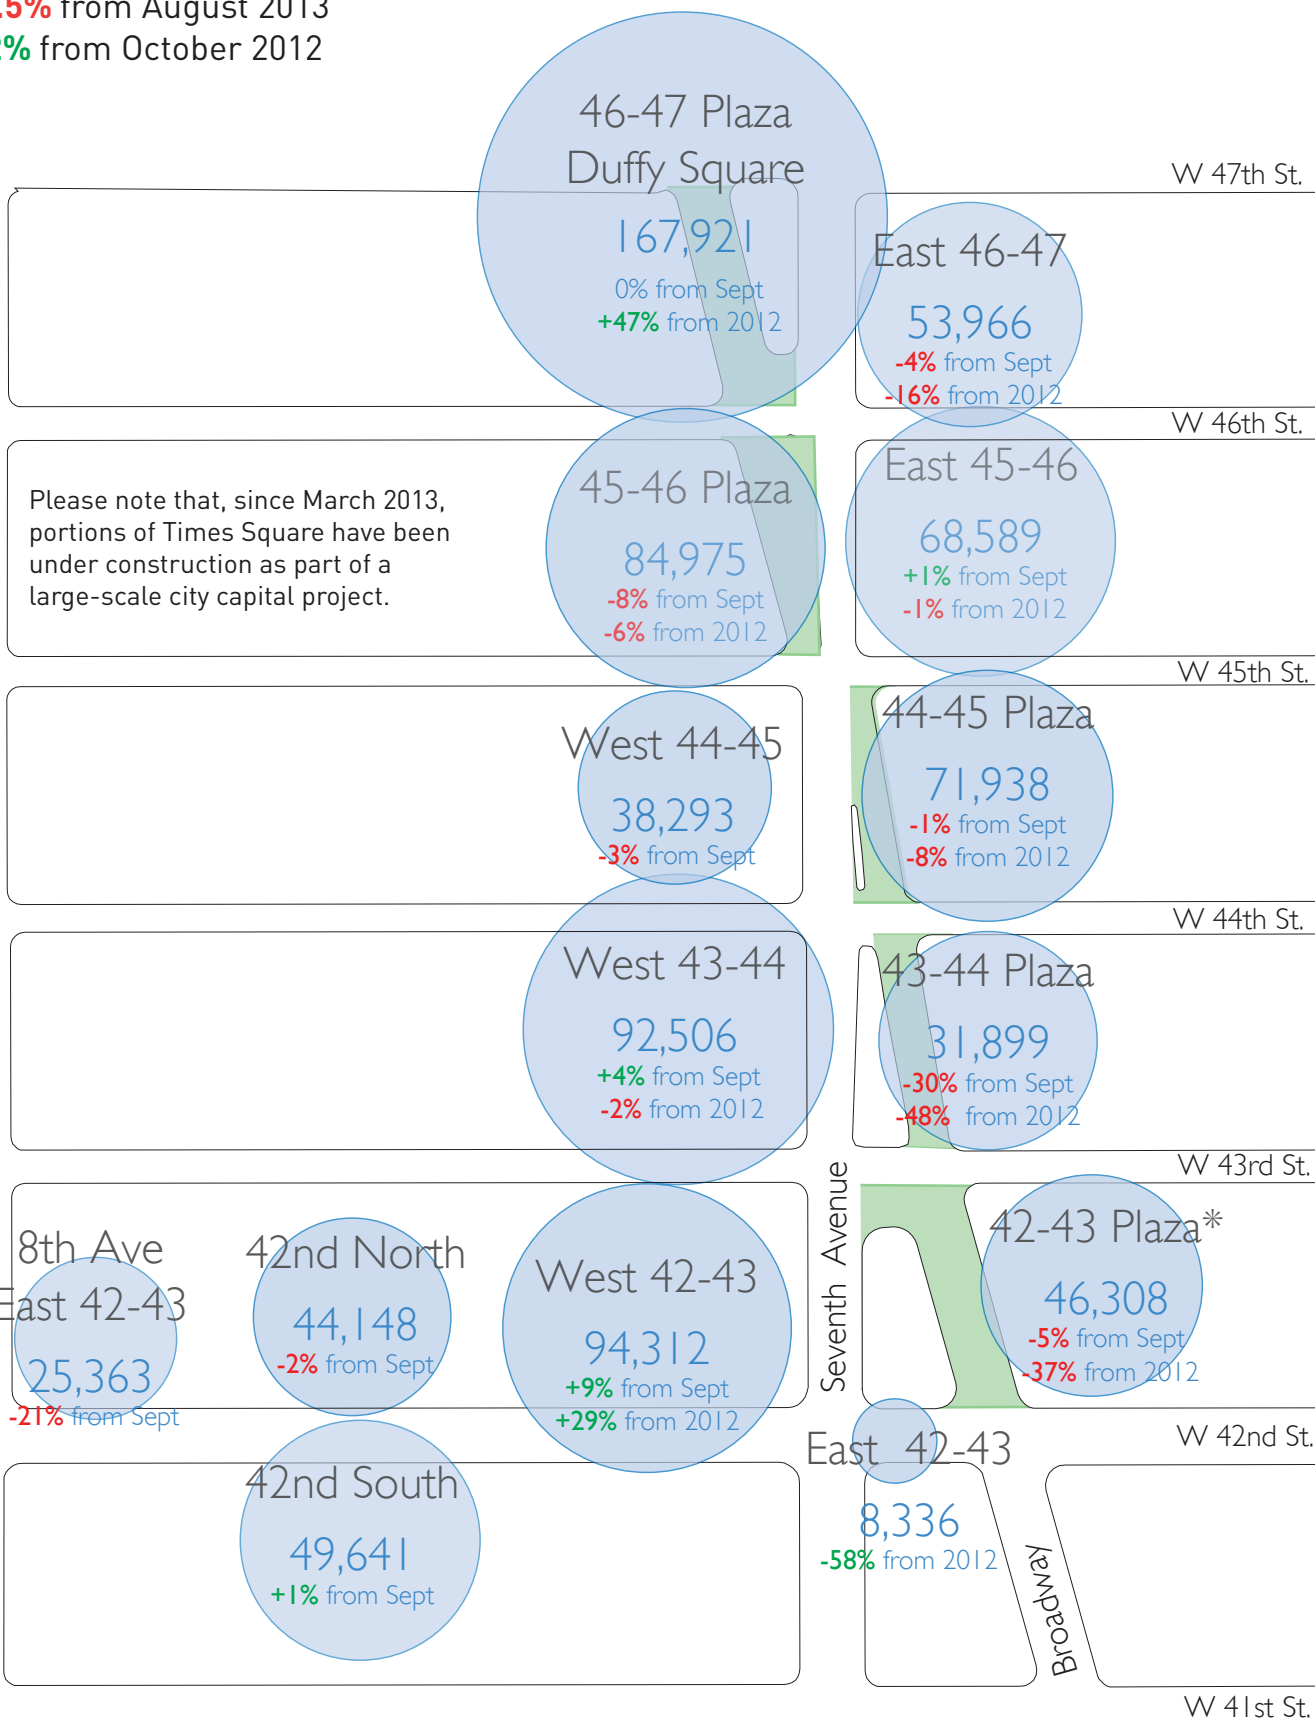

PEDESTRIAN COUNTS

October

AVERAGE 24-HOUR COUNTS

352,574 daily visitors

- 5.5% from August 2013

+ 2% from October 2012

*Due to ongoing Bowtie construction, the counts at these locations may be lower than average