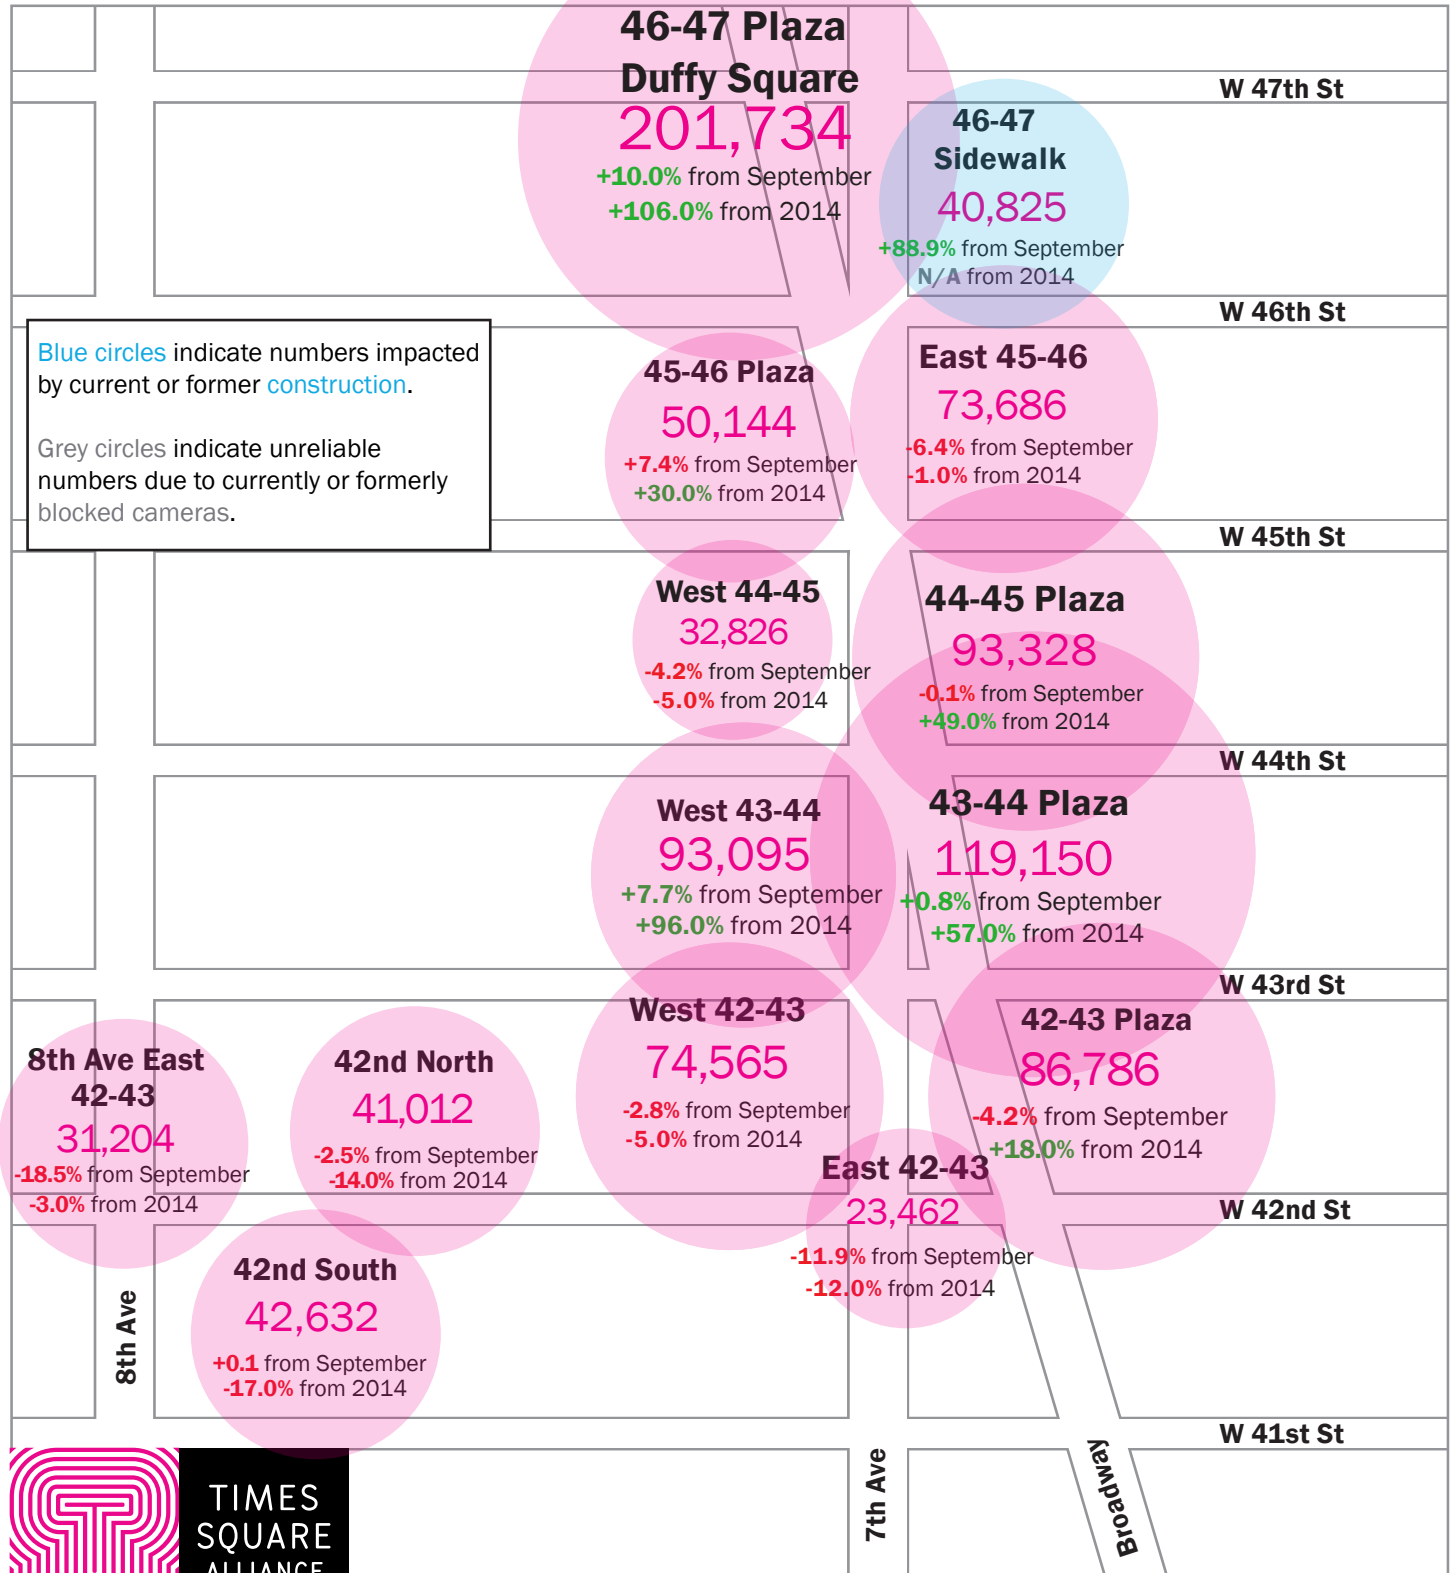

PEDESTRIAN COUNTS

October 2015

375,557 daily visitors

+0.3% from September 2015

+10.1% from October 2014

Please note that, since March 2013, portions of Times Square have been under construction as part of a large-scale city capital project.

Blue circles indicate numbers impacted by current or former construction.
 Grey circles indicate unreliable numbers due to currently or formerly blocked cameras.